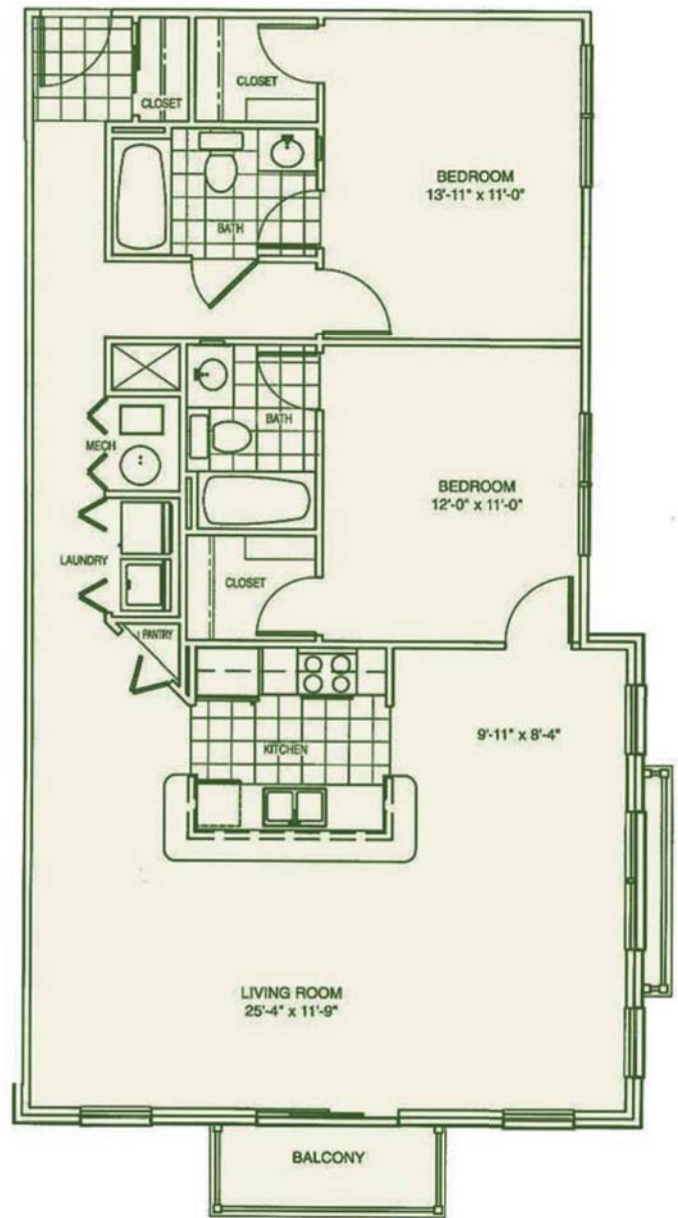

Ground Level Unit

Upper Level Unit

The Schooner

2 bedroom, 1 1/2 and 2 bath apartment
1027-1195 sq. ft.

THE
DOCKS
— — — — —

501 Riverfront Drive
Pittsburgh, PA 15238
412-968-0980
thedocks@lincolnapts.com